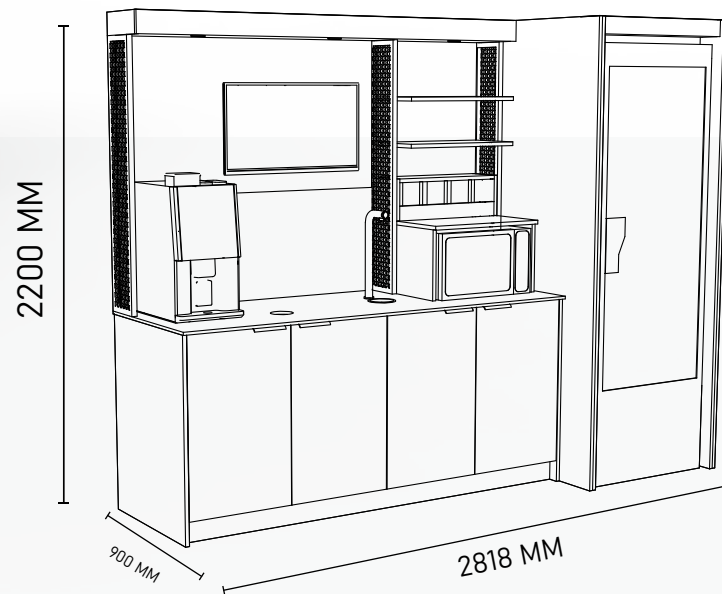

THE CLASSY

Luxe