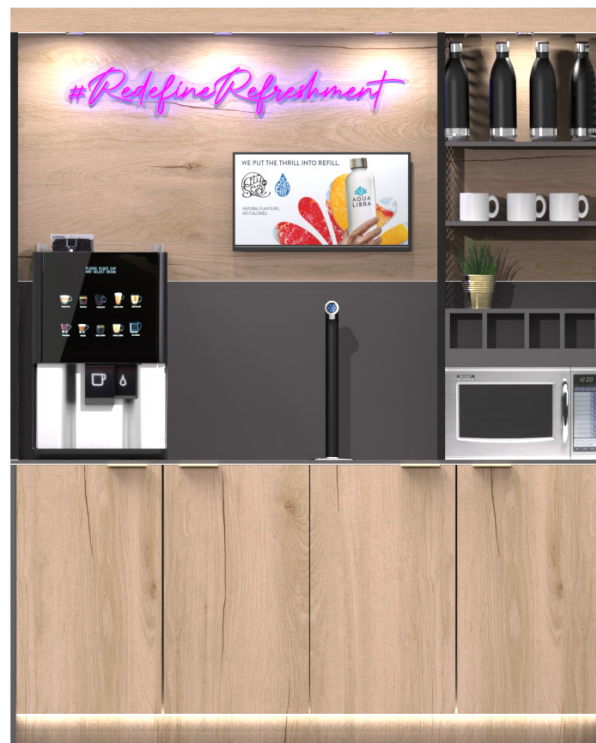

THE ORIGINAL

Luxe