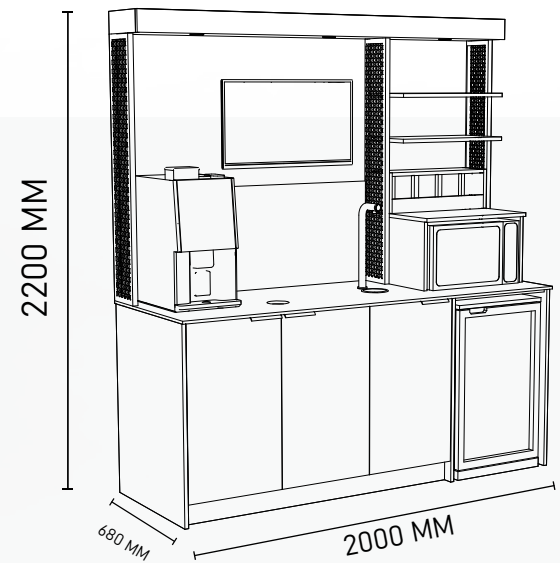

THE INTEGRA

Luxe