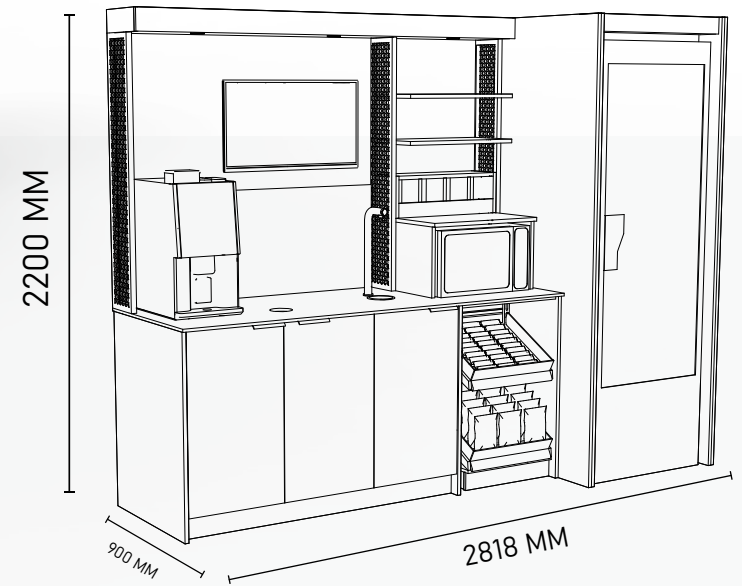

FINISHES AND FEATURES

SIGNAGE & GRAPHICS
Brand, add a menu, artwork or illuminated signage.

SMART FRIDGE HOUSING
Automated retail
24/7 unattended availability.

LED LIGHTING
Energy efficient
integrated lighting.