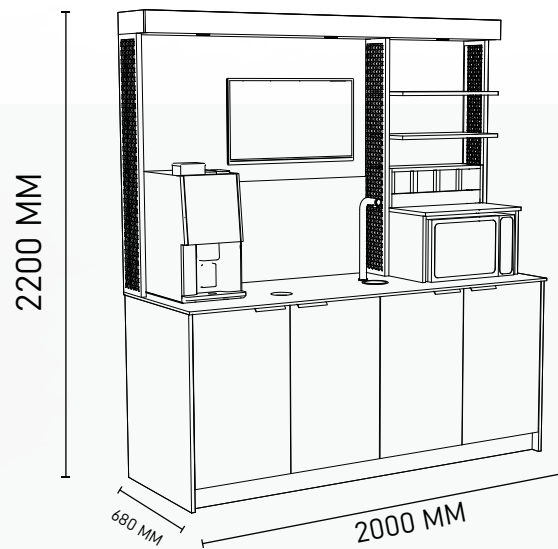

THE ORIGINAL

Luxe